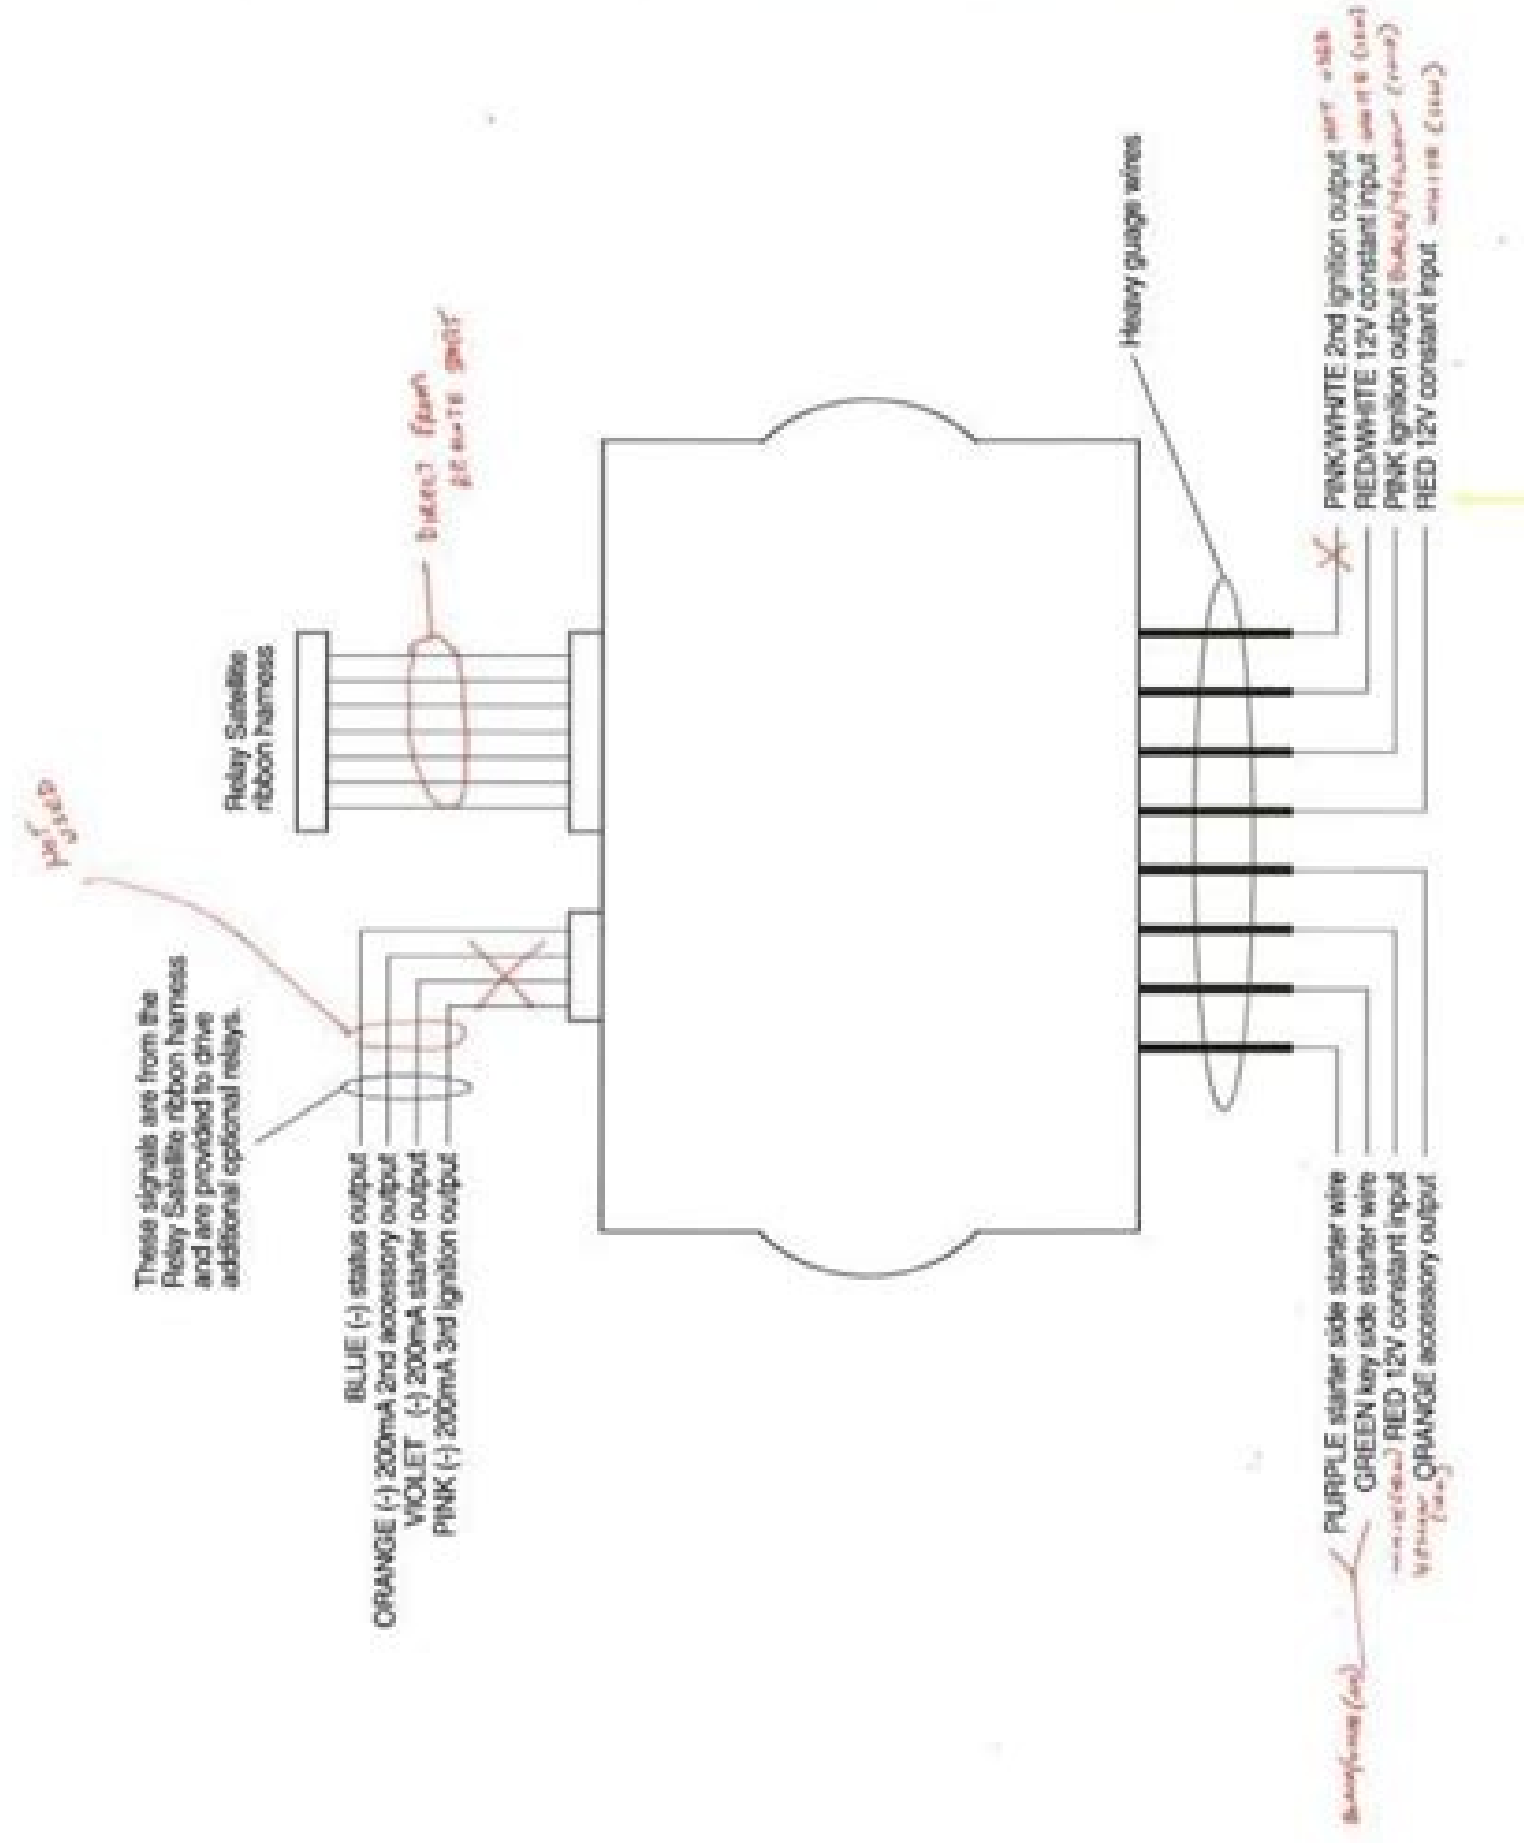

Relay satellite wiring quick reference guide

1 Opt. Use it to change the duration of the output pulse for vehicles that require a longer pulse for the horn to play. The programmable operating settings of this unit can be changed when necessary through the computer-based learning routine.