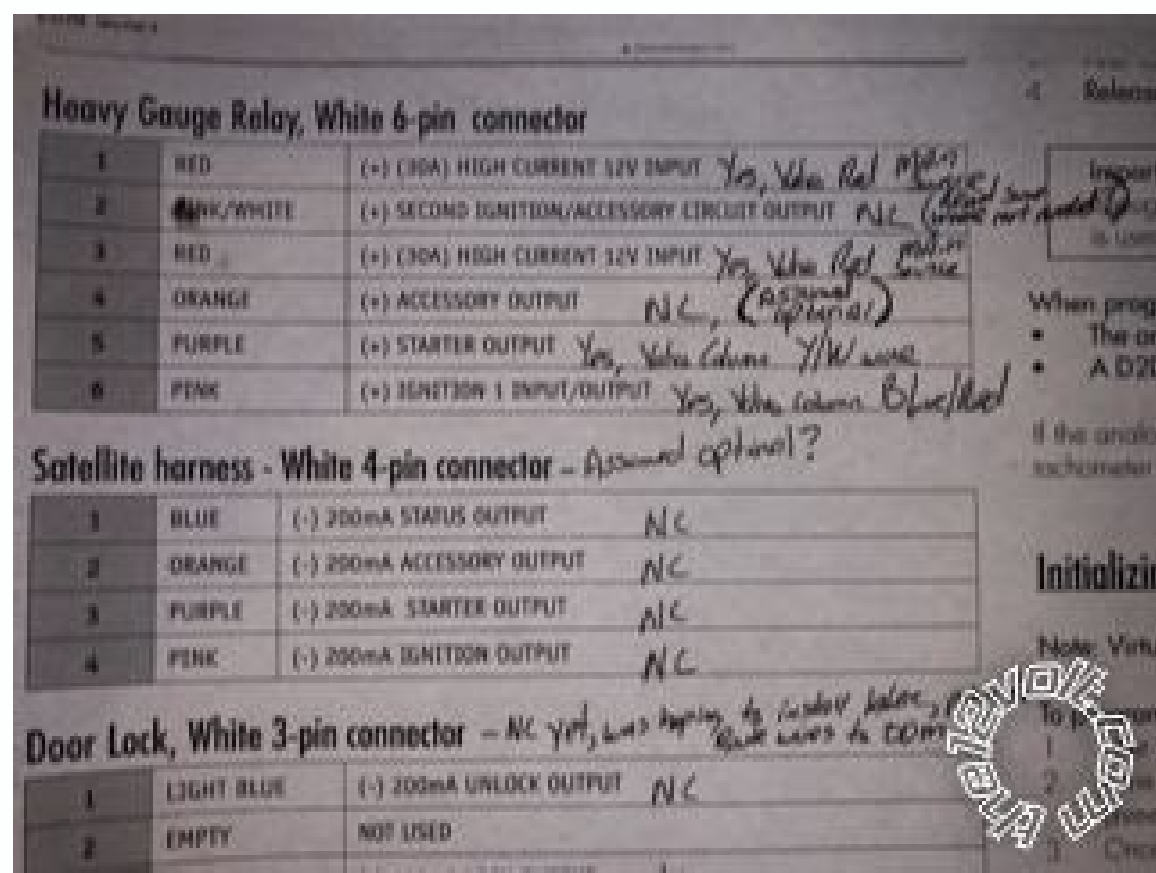

Remote start ribbon harness, wiring diagram

Table with 7 rows and 2 columns: Wire Color, Function. Includes PINK/WHITE, YELLOW, PINK, ORANGE, PURPLE, ORANGE/BLACK, BLUE.

Heavy gauge relay satellite wiring diagram

Table with 8 rows (N/1-N/8) and 2 columns: Wire Color, Function. Includes PURPLE, GREEN, RED, ORANGE, PINK, RED, PINK/WHITE, RED/WHITE.

Just Like Text
White / Blue
Blue / Yellow
White / Blue
Black / Red
Red

Relay satellite 4-pin connector

Table with 4 rows and 2 columns: Wire Color, Function. Includes BLUE, ORANGE, PURPLE, PINK.